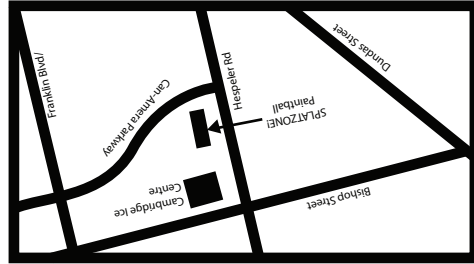

# SPLATZONE! PAINTBALL & ADVENTURE CENTER

## YOU'RE INVITED TO A BAZOOKA BALL PARTY!

261 Hespeler Rd,  
Cambridge Ontario  
N1R 3H8  
519-579-7585

Splatzone! is just south of the Cambridge Centre, located at the Grand River Flea Market on Hespeler Rd. If coming along the 401, get off at HWY 24 / Hespeler Rd and go south. 261 Hespeler Rd is on the east side of the street, just before Can-Amra Parkway.

There are two entrance to the plaza. One is from the north side of Hespeler Rd. If you are travelling south along Hespeler Rd, you are permitted to make a U-turn at Can-Amra Parkway. You can also head east along Can-Amra Parkway and there will be an entrance into the rear of the plaza.