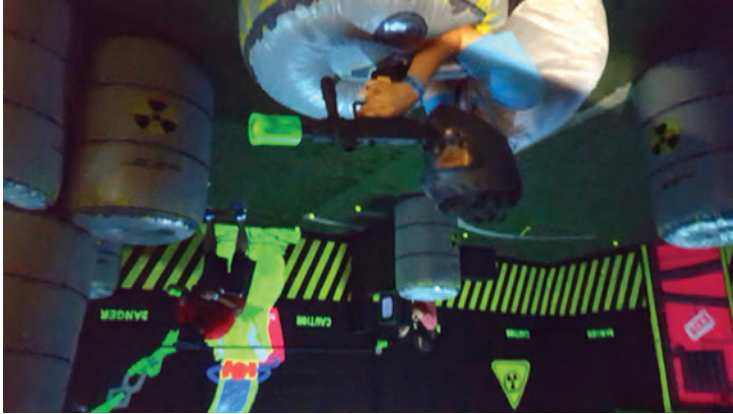

## YOU'RE INVITED TO A BAZOOKA BALL PARTY!

### WHAT IS BAZOOKA BALL?

Bazooka Ball uses two inch foam balls shot out of a special adapter on a paintball gun. Players are supplied with eye protection, and are set loose to shoot electronic targets and rack up points. It is played in a glow in the dark room painted with cartoon characters in a nuclear theme.